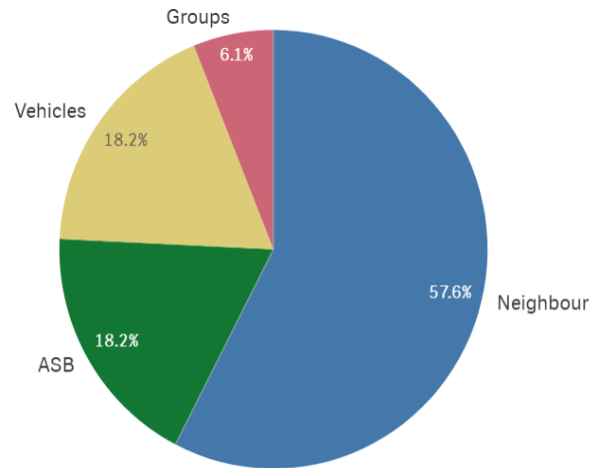

Miscellaneous = 1. Possession of items to cause damage.

Anti-Social Behaviour (ASB) Statistics for Past 3 months

-

There were 27 incident classified as ASB. These reports can often be duplicates of crimes that have been reported, where in addition to being a crime the incident is also ASB related. The ASB classification covers a variety of incidents, including nuisance behaviour, neighbour disputes, highway disruption, and road traffic related offences.