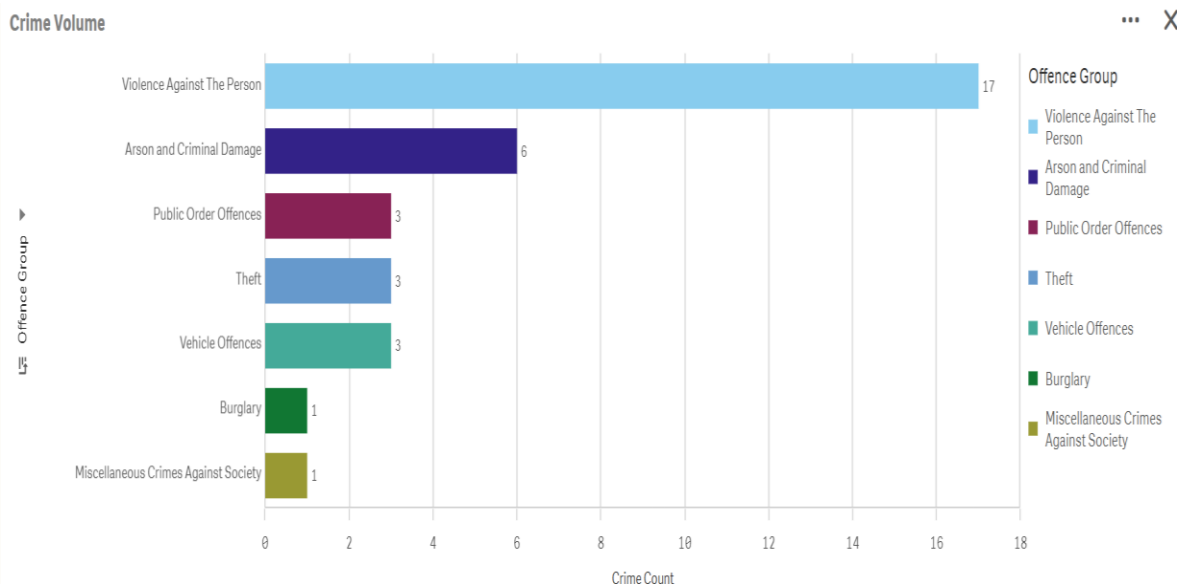

Police Report for Farmborough Area – 23/04/2025

This report relates to the parish of Farmborough.

Crime Statistics for last 12 months.

There was a total of **34 offences** reported in the last 12 months. The reports were made by direct contact to the police by using 999, 101 or E-mail.

Violence Against the Person = 17. This offence group includes physical assaults, Assault on an emergency worker, harassment, controlling or coercive behaviour and stalking.

Theft = 3. This covers, other thefts & making off without payment (bilking).

Arson and Criminal Damage = 6. This offence group included damage to properties, vehicles and damage to other.

Vehicle Offences = 3. This includes thefts from vehicles & thefts of vehicles.

Public Order Offences = 3. These offences included verbal abuse, threats of violence.